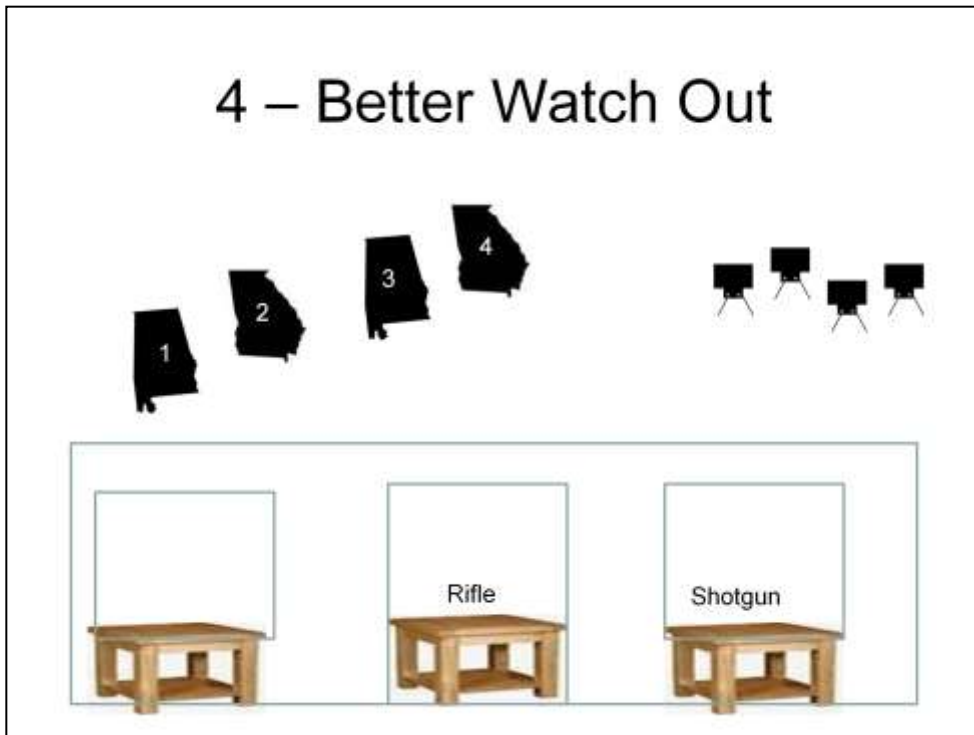

Rifle – 10, Pistol – 10, Shotgun – 4+

Rifle staged on center table, Shotgun staged on any table, Pistols holstered. Shooter starts behind table of choice, weapon of choice in hand(s).

Starting line: **“You better watch out”**

At the beep,

- •**Pistols** – Progressive Sweep starting on either end
- •**Rifle** – Repeat pistol instructions from center table.
- •**Shotgun** – engage knockdowns until down from right table.

Order: Shooter’s Choice.