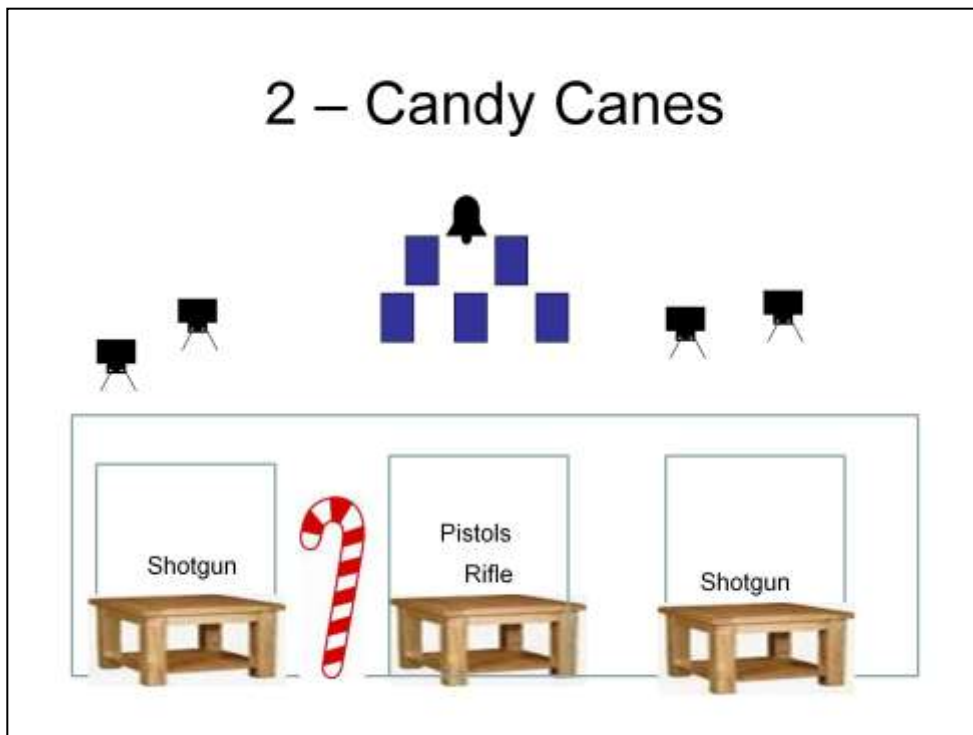

Rifle – 10, **Pistol** – 10, **Shotgun** – 4+

Shotgun staged on any table, Rifle staged on center table, pistols holstered. Shooter starts behind table of choice, Candy Cane in both hands

Starting line: “**Candy Cane**”

At the beep,,

- **Rifle** – Triangle sweep starting on any corner target, single-tap corners, and double-tap others 1-2-1-2-1-2-1 (either clockwise or counter-clockwise) You will start and end on the same target
- **Pistols** – Repeat the Rifle instructions with the pistols.
- **Shotgun** – Engage 4 knockdowns until down, 2 from the left table and two from the right table. Makeups from where first engaged. –(shotgun may be split)

Order: Shooter’s choice