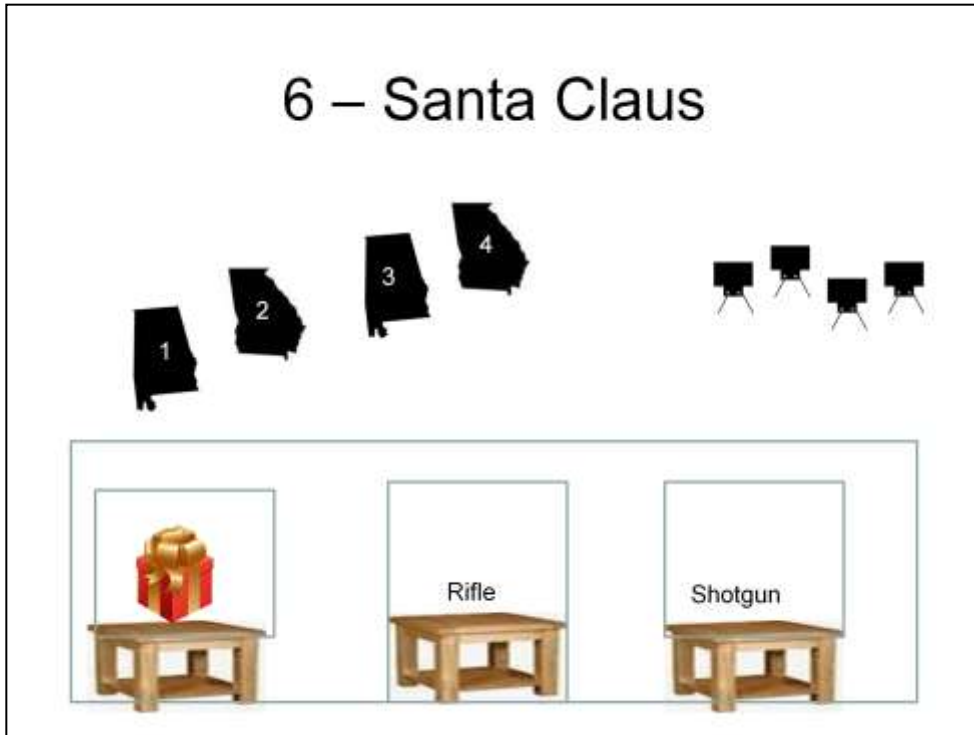

6 – Santa Claus

Rifle – 10, Pistol – 10, Shotgun – 4+

Rifle staged on center table, Shotgun staged on center table, Pistols holstered. Shooter starts behind center table, Gift Box in both hands.

Starting line: **“Santa Claus is coming to town”**

At the beep,

- •**Pistols** – Reindeer Sweep (1-1-2-2-3-3-4-3-2-1) from either end
- •**Rifle** – Repeat pistol instructions.
- •**Shotgun** – engage knockdowns until down from center table.

Order: Shooter’s Choice.