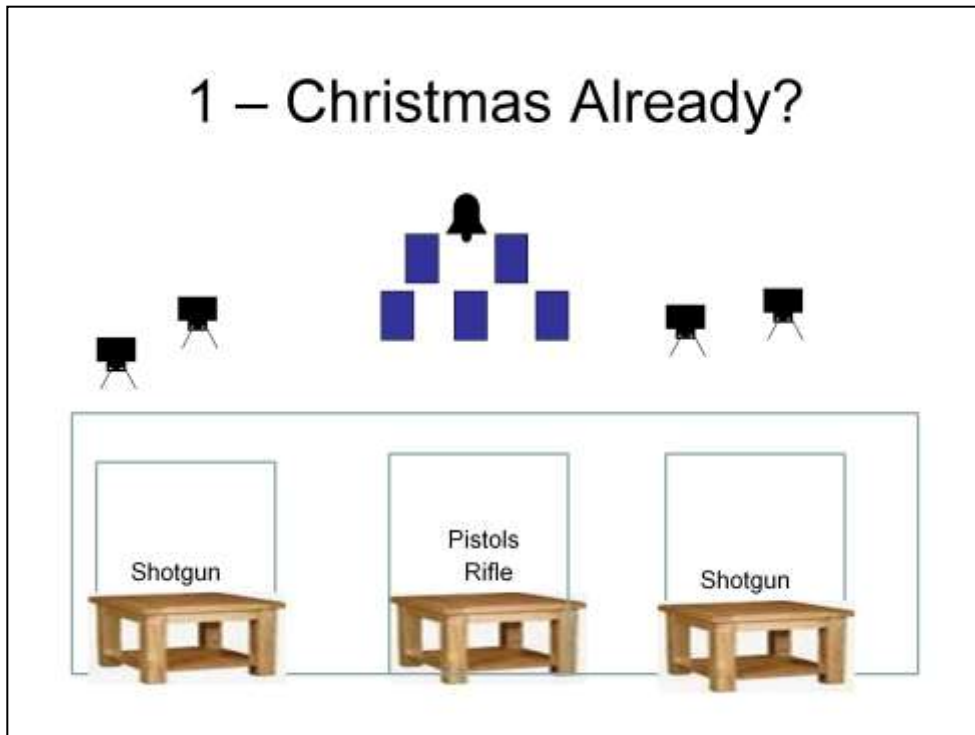

*December 2024 Stages*

**Rifle** – 10, **Pistol** – 10, **Shotgun** – 4+

Shotgun staged on any table, Rifle staged on center table, pistols holstered. Shooter starts behind center table, rifle in hand.

Starting line: “**Christmas Already?**”

At the beep,

- Rifle** – From the center table, Double-tap bottom row, single-tap center row, and double-tap the bell (in any order).
- Pistols** – From the center table, repeat the rifle instructions.
- Shotgun** –Engage 4 knockdowns until down, 2 from the left table and two from the right table. Makeups from where first engaged.