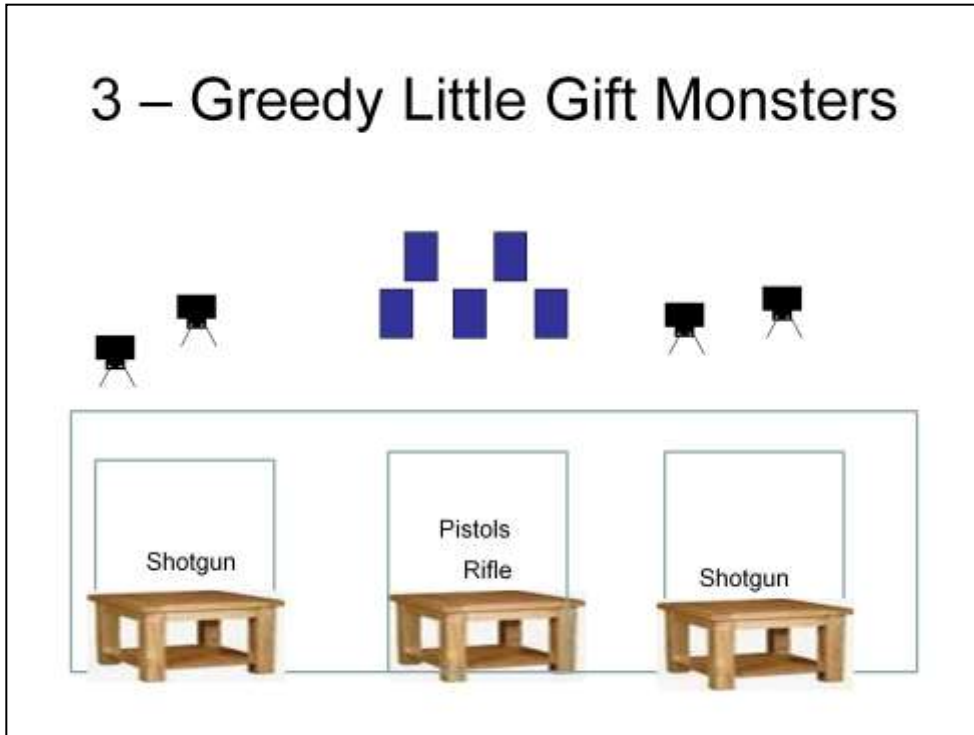

3 – Greedy Little Gift Monsters

Rifle – 10, **Pistol** – 10, **Shotgun** – 2+

Shotgun staged on any table, Rifle staged on center table, pistols holstered. Shooter starts behind table of choice, hands at low surrender.

Starting line: **“Greedy Little Gift Monsters”**

At the beep,,

- •**Rifle** – Double-tap sweep from left to right or right to left
- •**Pistols** – Repeat the Rifle instructions with the pistols.
- •**Shotgun** – Engage 2 knockdowns until down, either 2 from the left table or 2 from the right table. Makeups from where engaged.

Order: Shooter’s choice