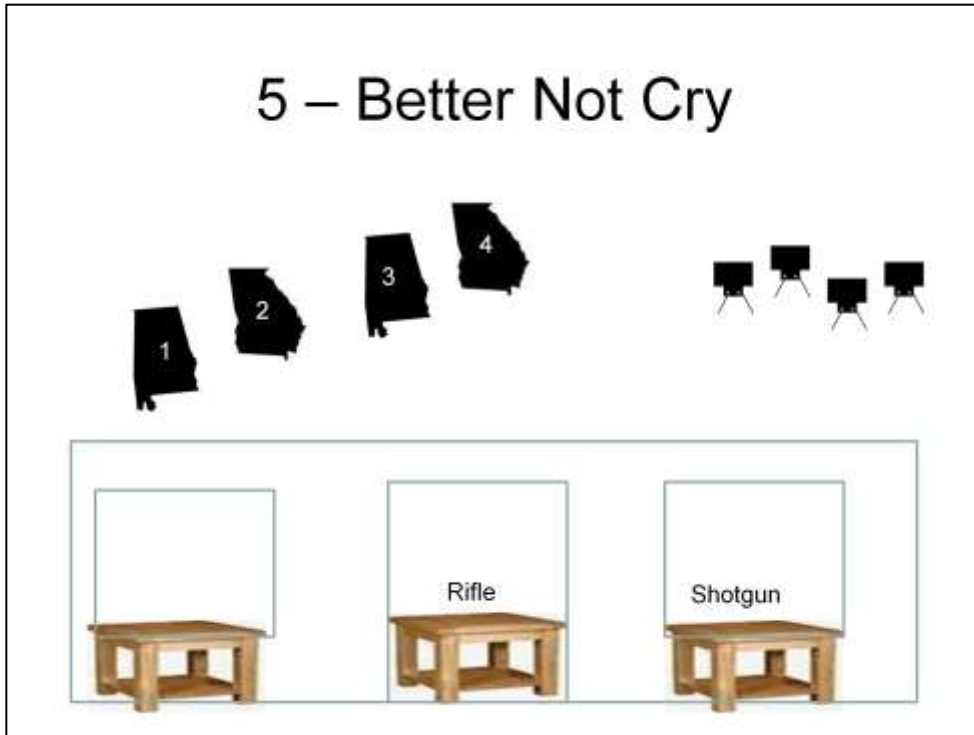

5 – Better Not Cry

Rifle – 10, Pistol – 10, Shotgun – 4+

Rifle staged on center table, Shotgun staged on any table, Pistols holstered. Shooter starts behind table of choice, hands on pistols.

Starting line: **“You better not cry”**

At the beep,

- •**Pistols** – From the left table a 1-2-1-2-3 sweep starting with the left target and a 4-3-4-3-2 sweep starting from the right target.
- •**Rifle** – Repeat pistol instructions from center table.
- •**Shotgun** – engage knockdowns until down from right table.

Order: Shooter’s Choice.